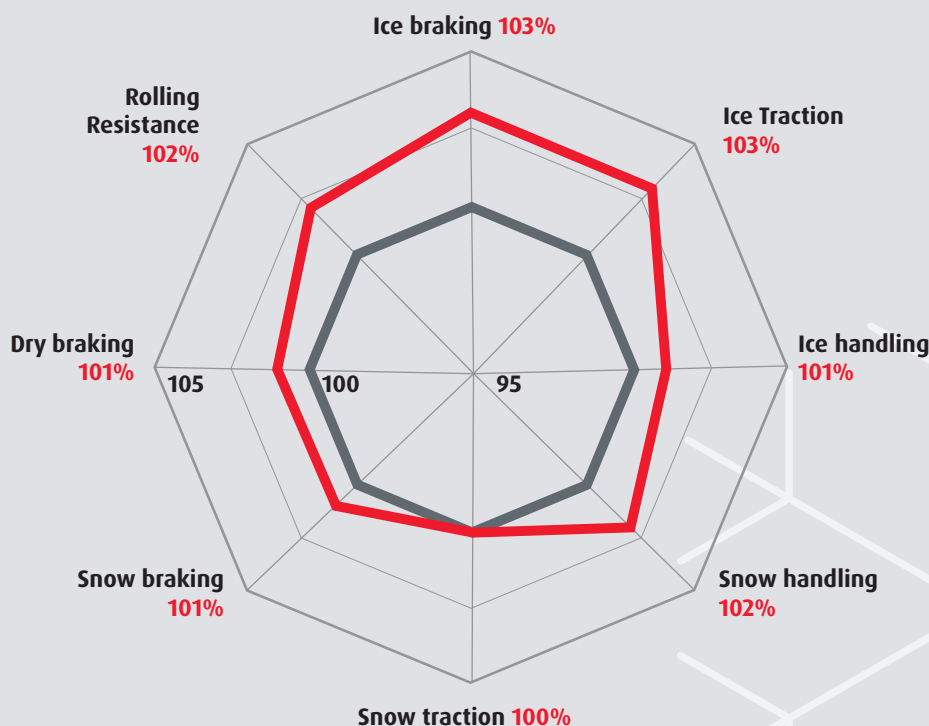

MP30 Sibir Ice 2

For compact-class and middle-class vehicles and SUVs

Technical Highlights

New stud without compromise

Matador's new developed aluminum Envi stud with a multi flange area provides a significantly higher grip force in the block. This results in enhanced braking behavior and an optimum stud grip on ice.

Excellent snow performance

The snow pockets in combination with mini snow pockets have been optimised to be able to accommodate larger amounts of snow. This interaction with snow results in excellent snow traction.

Improved dry performance

The large and stable block ensures increase of lateral stiffness and force transmission. This leads to enhanced cornering stability and dry handling performance.

Performance diagram

- MP30 Sibir Ice 2
- MP50 Sibir Ice = 100%

Size range

Size	LI	SI
13"		
155/70 R 13 T	75	T
175/70 R 13 T	82	T
14"		
175/70 R 14 T XL	88	T
185/70 R 14 T XL	92	T
175/65 R 14 T XL	86	T
185/65 R 14 T XL	90	T
185/60 R 14 T	82	T
15"		
185/65 R 15 T XL	92	T
195/65 R 15 T XL	95	T
205/65 R 15 T XL	99	T
185/60 R 15 T XL	88	T
195/60 R 15 T XL	92	T
195/55 R 15 T XL	89	T
16"		
205/70 R 16 T	97	T
205/60 R 16 T XL	96	T
215/60 R 16 T XL	99	T
205/55 R 16 T XL	94	T
215/55 R 16 T XL	97	T
17"		
215/55 R 17 T XL	98	T
225/50 R 17 T XL ●	98	T
225/45 R 17 T XL ●	94	T
SUV		
15"		
235/75 R 15 T XL ●	109	T
205/70 R 15 T ●	96	T
16"		
215/70 R 16 T ●	100	T
225/70 R 16 T XL ●	107	T
235/70 R 16 T ●	106	T
215/65 R 16 T XL ●	102	T
17"		
225/65 R 17 T XL ●	106	T
235/65 R 17 T XL ●	108	T
225/60 R 17 T XL ●	103	T
235/55 R 17 T XL ●	103	T

XL = EXTRA LOAD - tyre with increased loadability | LI = Load index | SI = Speed index | ● = Rim protection